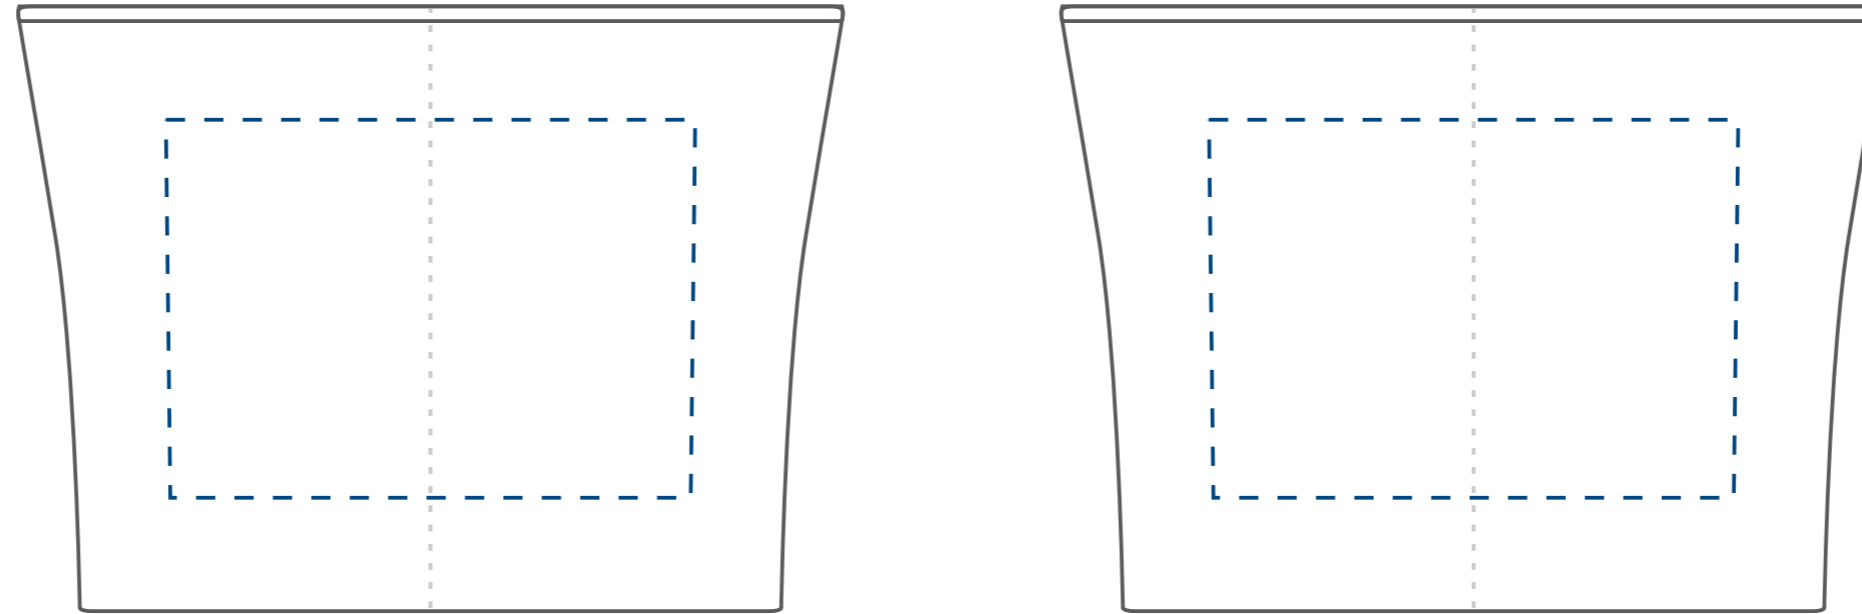

Standard  
printing  
area

Transfer print,  
Sensitive Touch (sandblasting)  
one / two-sided

70 x 50 mm

70 x 50 mm

Transfer print wallpaper  
220 x 30 mm

dimensions  
of the candle

minimum  
burning time

paraffin