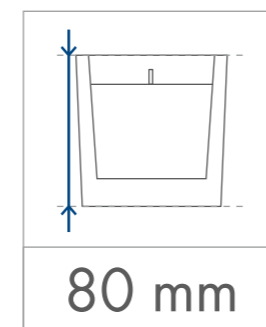

Standard  
printing  
area

Transfer print,  
Sensitive Touch (sandblasting)  
one / two-sided

70 x 50 mm

70 x 50 mm

Transfer print wallpaper  
220 x 30 mm

dimensions  
of the candle

minimum  
burning time

paraffin