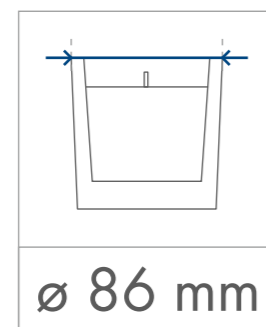

Standard  
printing  
area

Transfer print,  
Sensitive Touch (sandblasting)  
one / two-sided

70 x 50 mm

70 x 50 mm

Transfer print wallpaper  
220 x 30 mm

dimensions  
of the candle

minimum  
burning time

paraffin