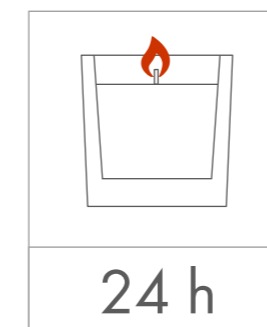

Standard  
printing  
area

Transfer print,  
Sensitive Touch (sandblasting)  
one / two-sided

70 x 50 mm

70 x 50 mm

Transfer print wallpaper  
220 x 30 mm

dimensions  
of the candle

minimum  
burning time

paraffin