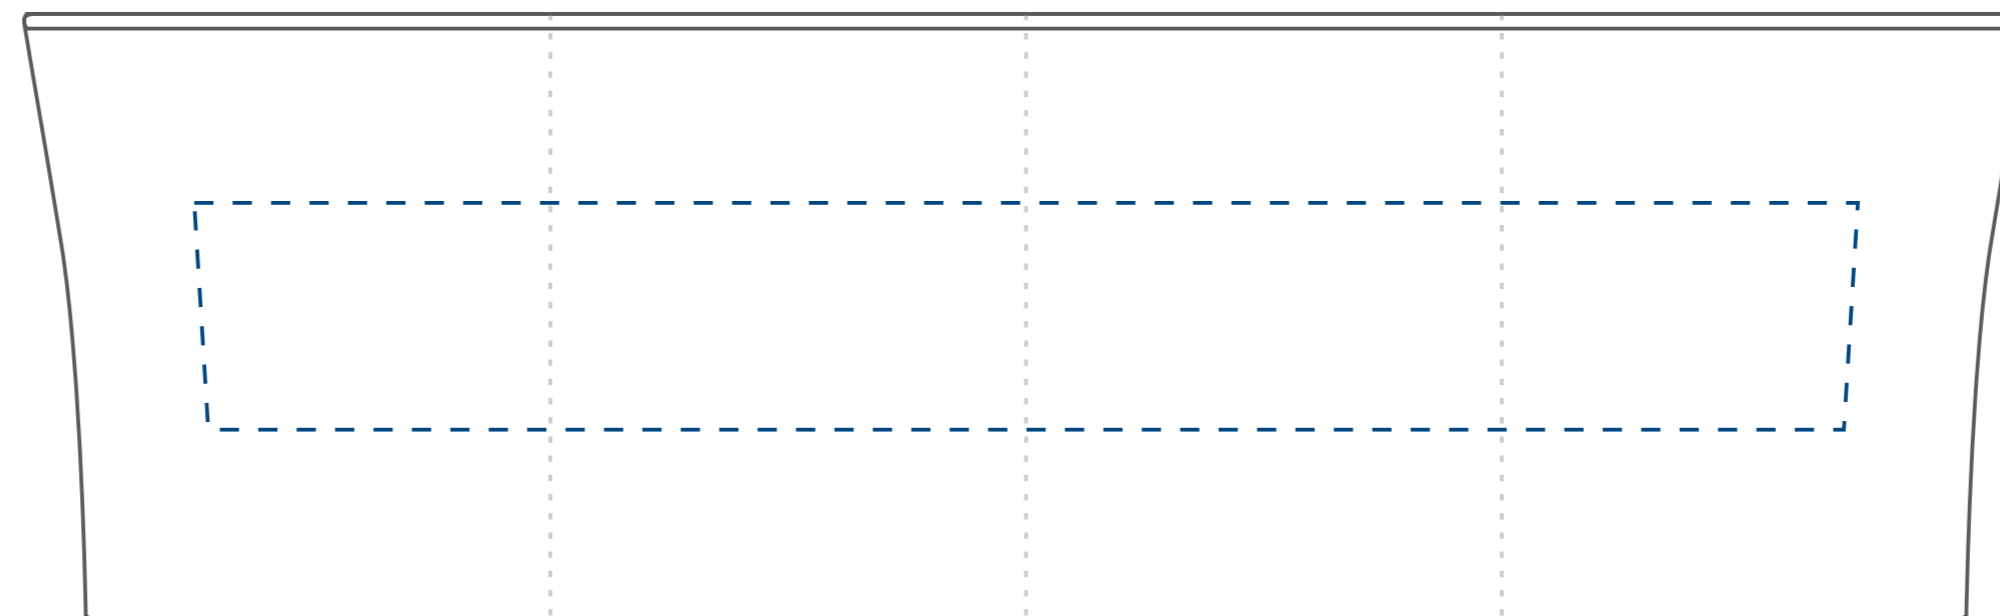

Standard  
printing  
area

Transfer print,  
Sensitive Touch (sandblasting)  
one / two-sided

70 x 50 mm

70 x 50 mm

Transfer print wallpaper  
220 x 30 mm

dimensions  
of the candle

minimum  
burning time

paraffin

soy  
wax