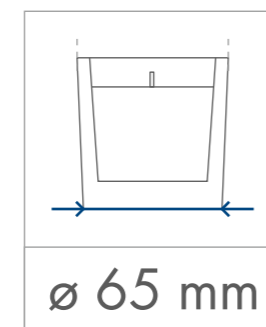

Standard  
printing  
area

Transfer print,  
Sensitive Touch (sandblasting)  
one / two-sided

70 x 50 mm

70 x 50 mm

Transfer print wallpaper  
220 x 30 mm

dimensions  
of the candle

minimum  
burning time

paraffin